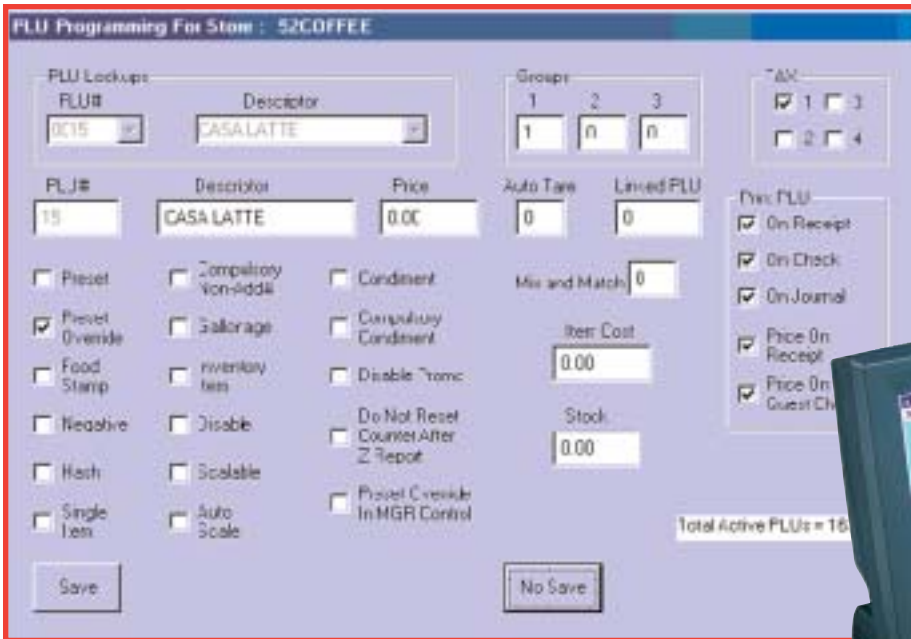

SAM Series

Polling Software for Your Samsung or SAM4s Electronic Cash Register

Link SAM Software With Other Software Packages

All polled data is stored in an ACSII text format, making it easy to import into your favorite application software (spreadsheets, databases, word processors, accounting, etc.).