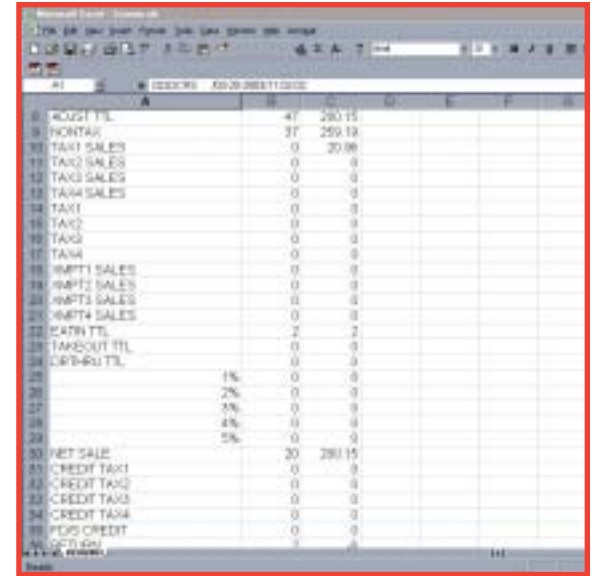

All polled data is stored in an ACSII text format, making it easy to import into your favorite application software (spreadsheets, databases, word processors, accounting, etc.).

All PLU options are conveniently organized on a single screen. Quickly find PLUs by number or descriptor.